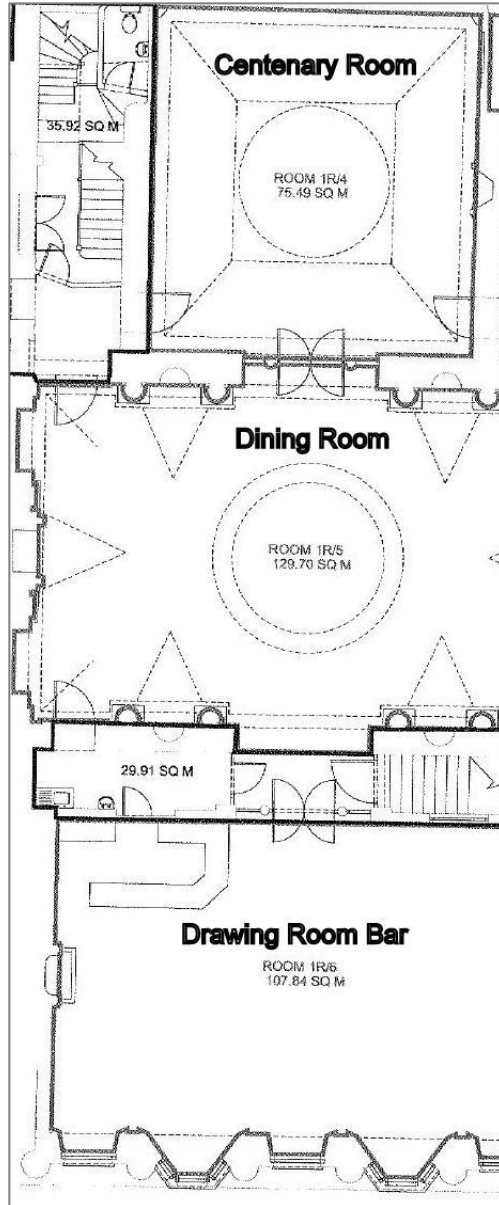

## Room Capacities

#### Conference

Theatre Style	55
Boardroom	24
Cabaret	40

Sit Down Meal 40

Can be used for band with a dance floor (5.22m x 4.35m/22.7 sqm)

---

### The Dining Room

Theatre Style	100
Sit Down Meal	100
Standing	175

(in conjunction with Drawing Room)

Can be used for band with a dance floor (5.22m x 4.35m/22.7 sqm)

---

### The Drawing Room Bar

Drinks Reception 80 standing